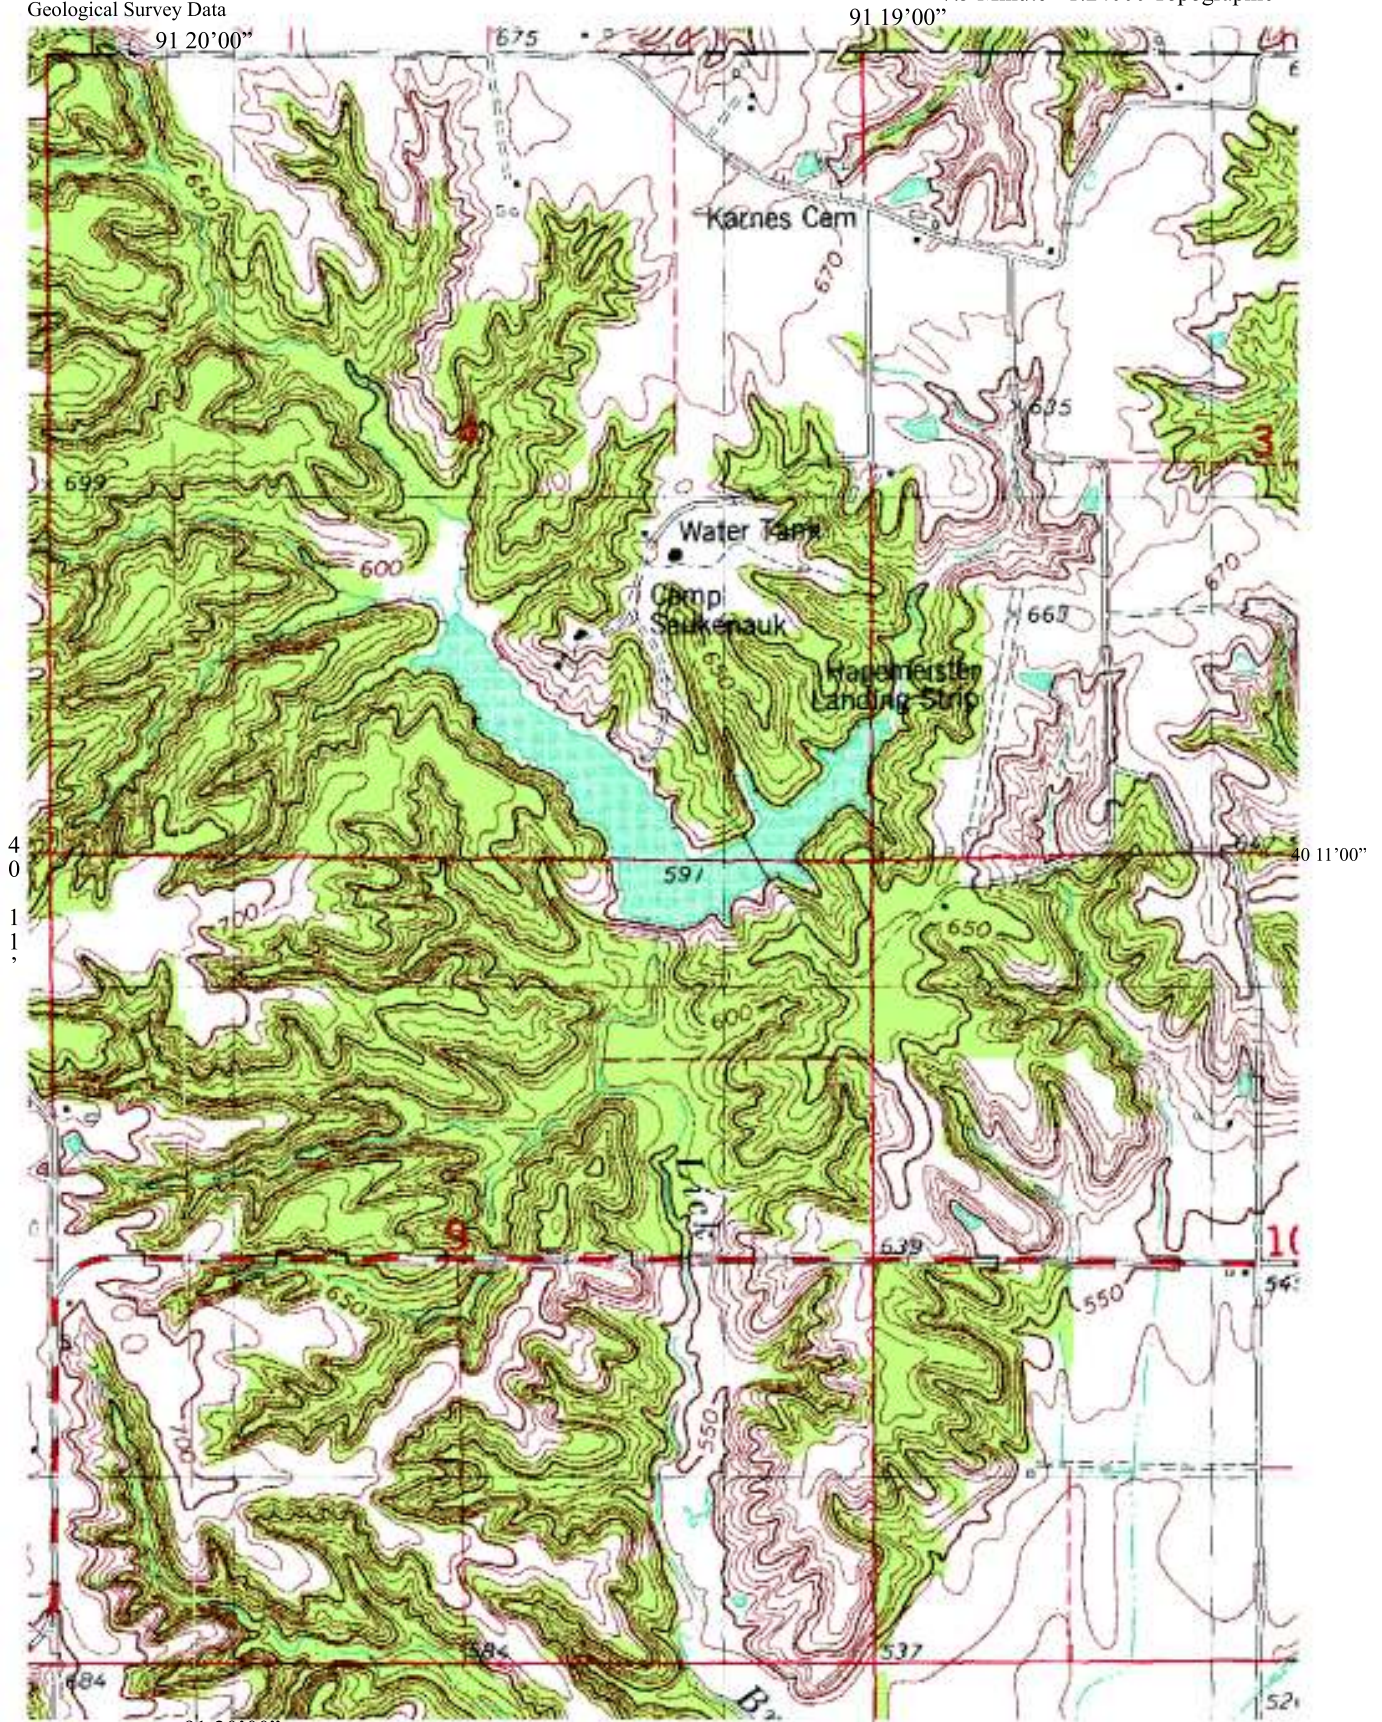

Camp Saukenauk

from United States
Department of the interior
Geological Survey Data

1:10,000 SCALE

from Tioga, IL Quadrangle
7.5 Minute - 1:24000 Topographic

Contour Interval 10 feet

Camp Saukenauk - 1986 Data